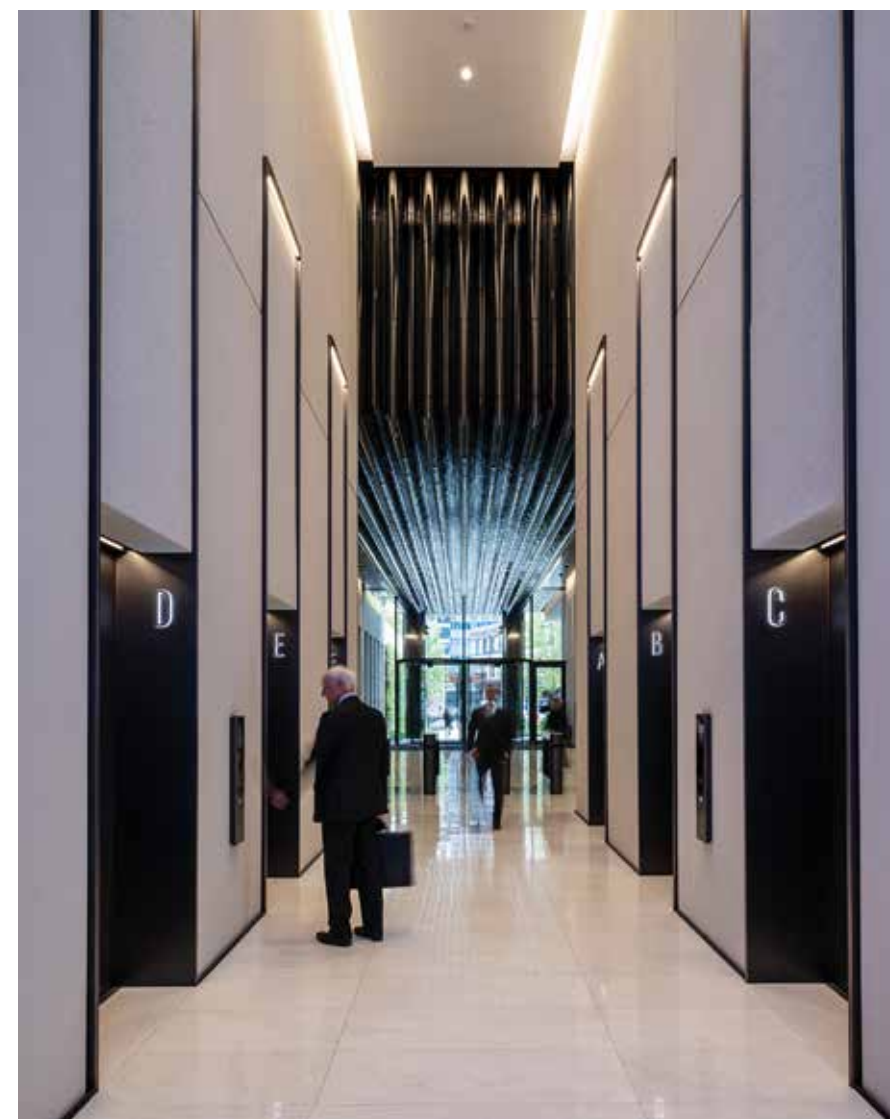

MANUFACTURED IN THE UK
COMPLEMENTED BY EXCEPTIONAL
CUSTOMER SUPPORT

We take great pride in Applelec LED Light Sheet being a UK manufactured lighting solution. Created in our factory in West Yorkshire, we combine superior components with expert engineering to deliver a premium light panel.

Project: London Wall Place
Location: London
Designer: MAKE Architects, Spacehub, Studio Fractal