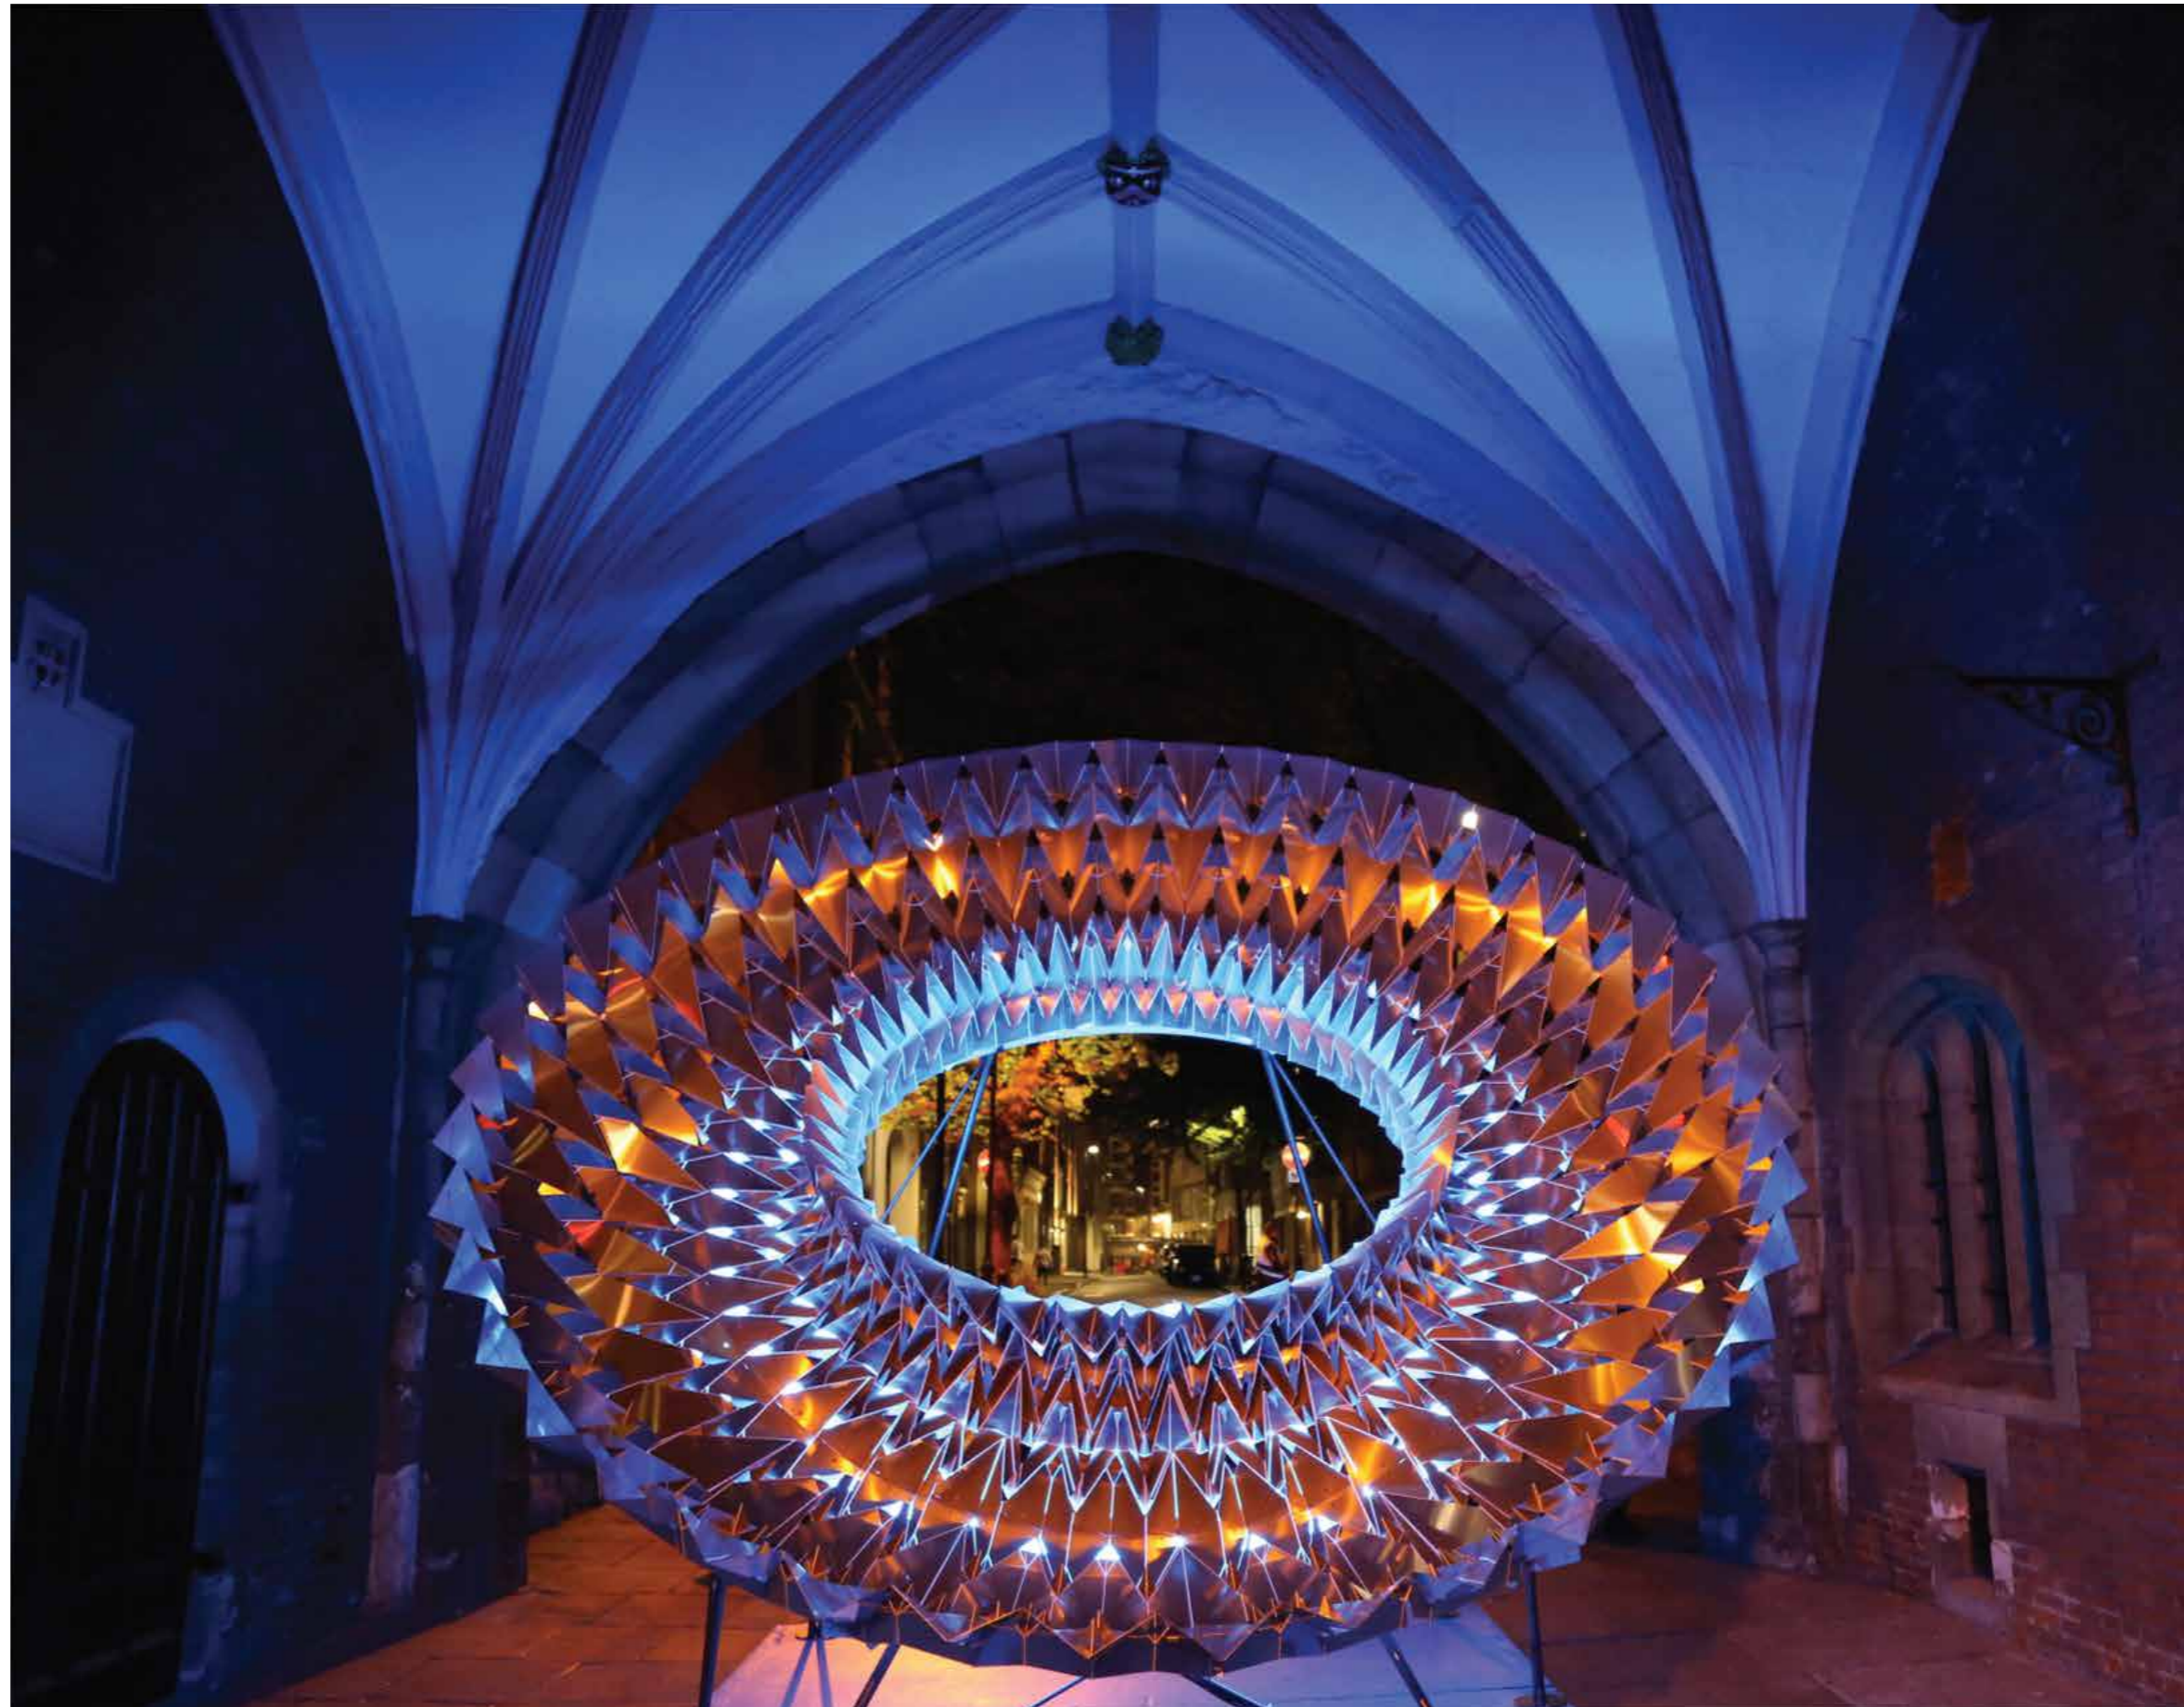

Project: Whisky Shop
Location: London
Designer: Office of Light

Project: Royal Approval
Location: London
Designer: Kinetech Design

SHAPED OR CURVED TO SUIT YOUR DESIGN

Panels can be shaped or curved to suit your design. Applelec LED Light Sheet is supplied in 3mm, 6mm or 8mm profiles according to customer requirements. Our UK in-house manufacturing allows us to work to your deadline.